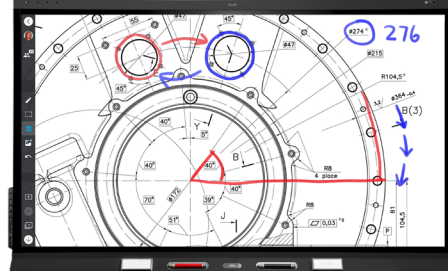

Ink anywhere

SMART Ink desktop software lets you write into and over web browsers and applications, including PDFs and Microsoft Office files, then save notes in almost any file type.

Exceptional embedded experience - powered by iQ

SMART 6000S Pro series with iQ puts everything you need in one place. iQ is an integrated Android-based experience; a platform purpose-designed to be easy to use for users, regardless of technology comfort level. iQ gives users an easier, more powerful and more accessible way to engage and collaborate in a remote, in-person or hybrid office environment. The embedded computer offers one-click access to SMART software applications and collaboration tools including a whiteboard, web browser and wireless screen sharing.

SMART Mirror screen share provides native (Google Cast on Android™ and AirPlay on iOS®), browser-based and app-based screen sharing. The Windows and Mac OS app enables screen sharing without prior network configuration and includes touchback support.

Windows and Mac OS experience

Enjoy the full SMART Board experience on any connected Windows (40 points of touch) or Mac (20 points of touch) computer. Get precision interaction and natural intuitive touch and ink, with SMART Ink, Object Awareness and Simultaneous Tool Differentiation across web browsers and applications.

Optional SMART OPS PC Module

Add a SMART OPS PC Module for an all-in-one, cable-free Windows experience. The OPS PC allows for a simple, standardized deployment in organizations, and provides ease of mobility and flexible use for your display.

Built to last

The SMART Board 6000S Pro series meets world-leading standards for quality, safety, environmental and regulatory compliance, using third-party verification, and backed by technical support services and SMART Assure warranty coverage (region dependent). It also comes with a subscription to SMART Remote Management software.*

4K 4K Ultra HD resolution

Silktouch™ ultra-smooth finish

Accelerated life testing

LED rated for 50,000 hours

ENERGY STAR® certification and EU Ecodesign Compliance

Regulatory and environmental certifications

Fully heat-tempered, anti-glare glass

SMART Assure warranty (region dependent)

*Subscription for length of included product warranty term