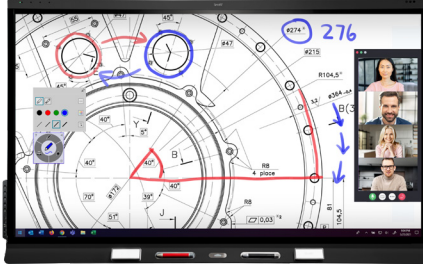

Exclusive to SMART

Simultaneous Tool Differentiation

SMART Ink

Pen ID™

Authorized reseller:

SMART Technologies
smarttech.com/contact

Get connected

Seamlessly connect your office technology and infrastructure with a SMART Board interactive display. Bring together your standalone devices, computers and peripherals, digital tools and content, so they're used to their fullest potential.

Connect devices for active collaboration

Share screens and send ideas to the display with native, browser-based and app-based screen sharing. The **SMART Mirror app** for Windows and Mac OS enables screen sharing without prior network configuration and includes touchback support. Plus, **share live whiteboard sessions** with two-way annotation to standalone devices. Works both in and out of the workspace through any Internet browser, no login required.